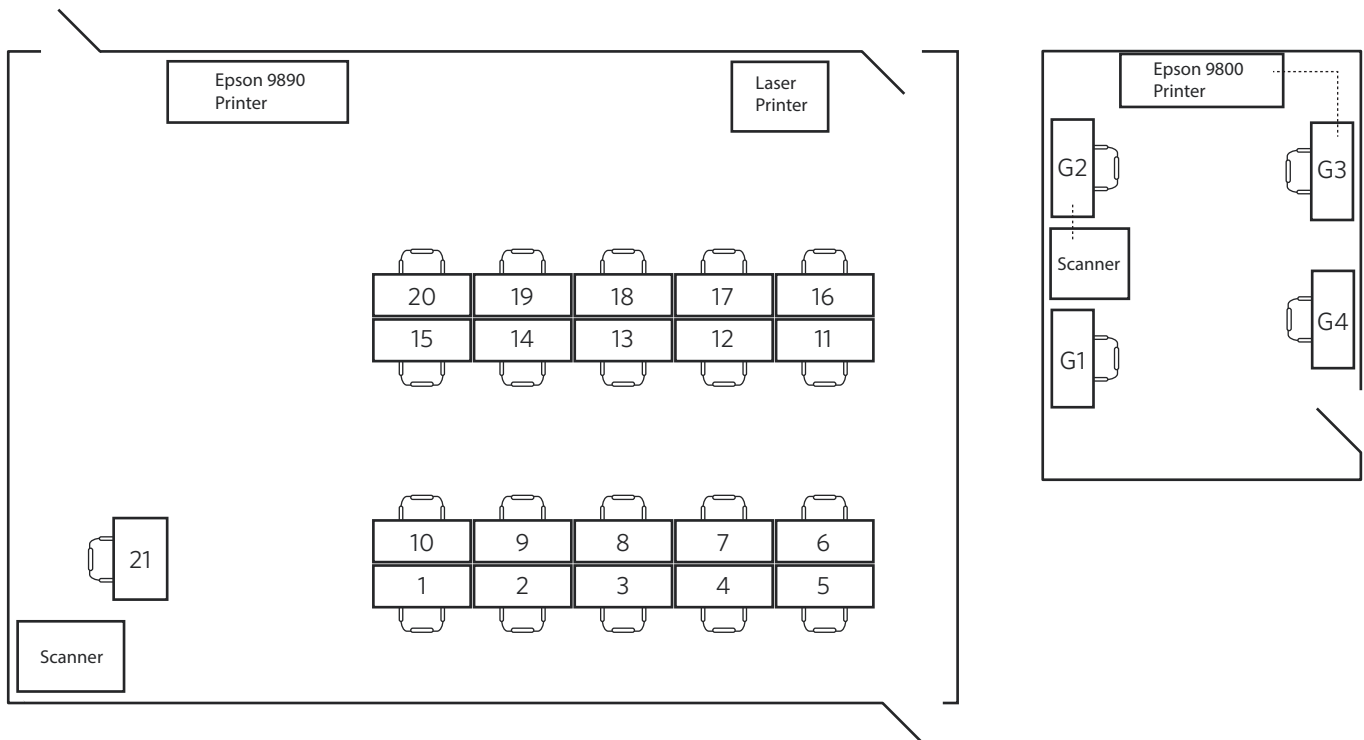

Art Lab & Graphics Lab Applications & Fonts

On all computers - **Adobe CC Suite** (including Bridge, Photoshop, Lightroom Classic, Illustrator, InDesign, Muse, Dreamweaver, Xd, Acrobat Pro, After Effects); **Microsoft** Word, PowerPoint, Excel

Small Epson Scanner: 21

Large Epson Scanner: G2

Wacom drawing tablets: 16, G1, G3

Photo card readers: 2, 4

Monotype Small Font Set: G1-G4
includes Stemple Garamond, Bodoni, etcetera as outlined on sheet on poster in lab

Adobe Font Folio 11: G2
includes all Adobe fonts to 2011

HF&J Typefaces: G1
Includes: Gotham, Archer, Chronicle, Verlag, Ideal, Tungsten, Whitney

Please inform a work-study student or Payne if something is not working correctly in these labs

Server: `afp://art.local` (or `Go/Network`), if sign-in needed (screen or share): **art** password: **design**

Screen Share: same as above: **student** password: (none)

Computer no network log-in: **guest** password: **guest**